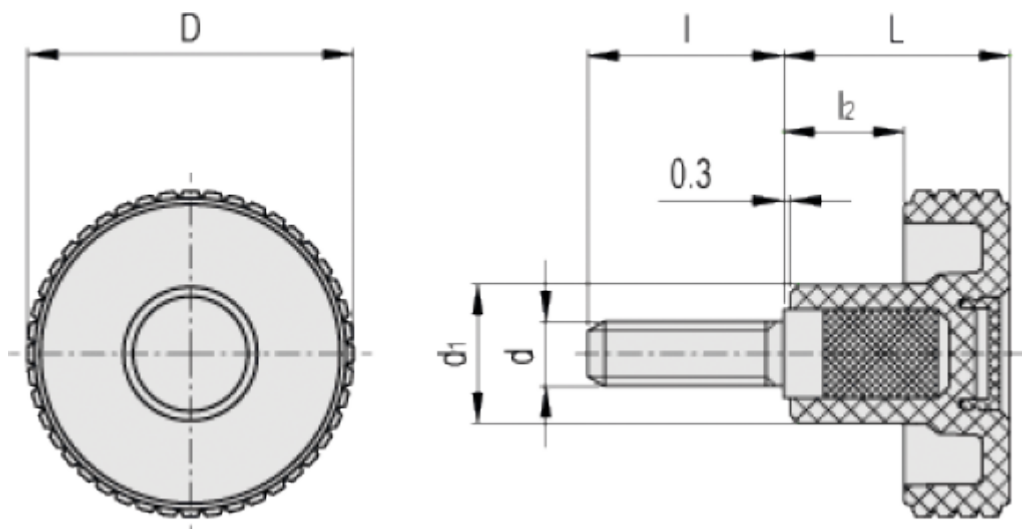

Article number: 23020343813

Description: E+G Knurled knob MBT.40 p-M8x16-C3, Grey

Measures

D = 39.5

d1 = 17

d6g = M8

L = 26.5

l = 16

l2 = 12.5